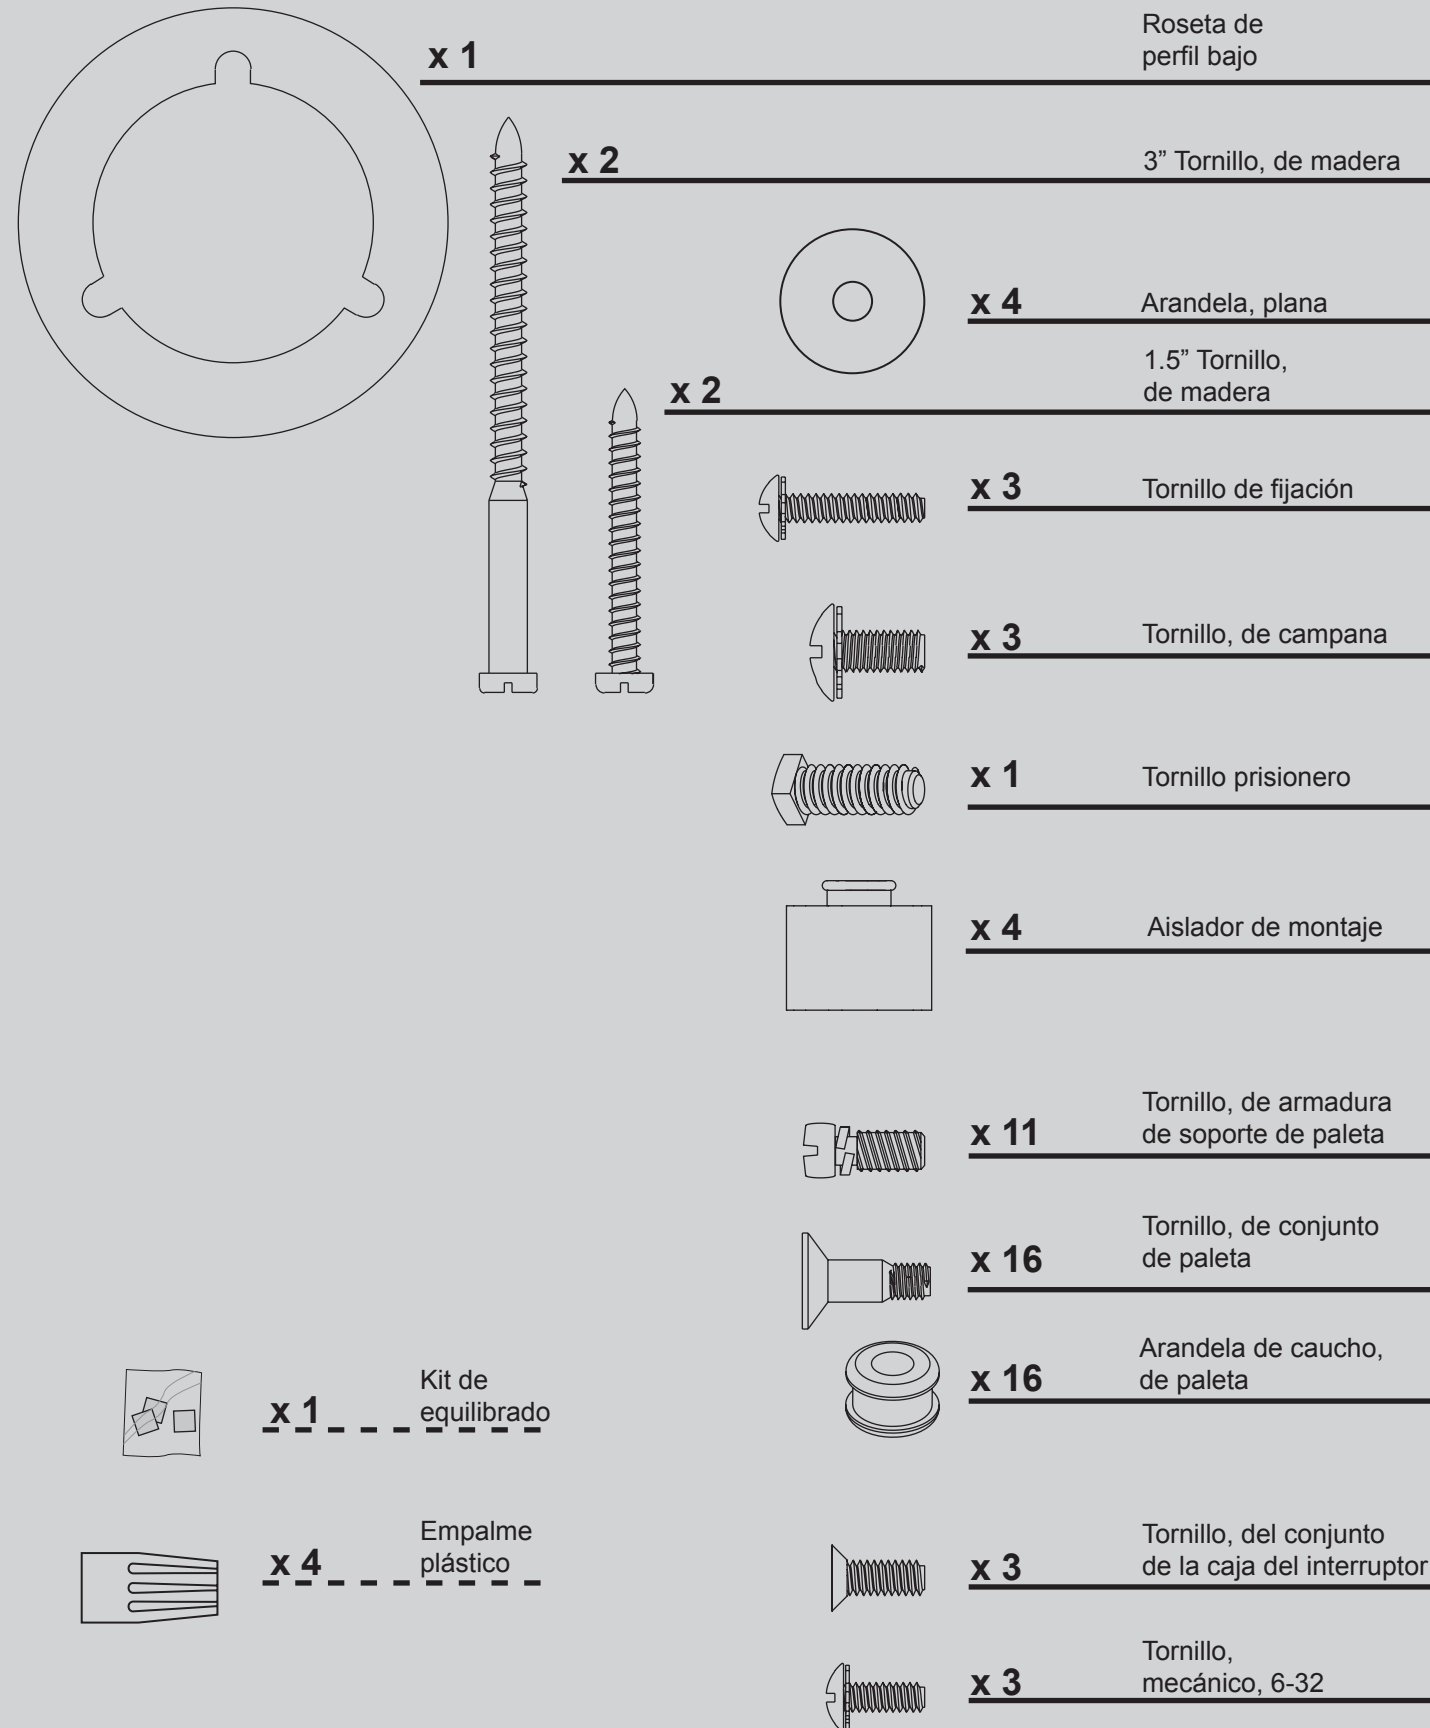

# PARTS GUIDE

SINCE 1886

Using this Parts Guide, make sure all parts are included in the box.

If parts are missing, **DO NOT RETURN**

**THIS ITEM TO THE STORE, call 888-830-1326 for assistance.**

**THIS PARTS GUIDE IS FOR REFERENCE ONLY.**

## Parts List

Item Name	Qty	Part #
<b>Model # 23798</b>		
<b>Asm. Dwg. # 97585-01</b>		
<b>Finish Cocoa</b>		
<b>* Hanging System Kit</b>	<b>1</b>	<b>94945-67-000</b>
Ceiling Plate		
Canopy		
Canopy Trim Ring		
Hanger Ball / Downrod Assembly		
Setscrew		
Low Profile Washer		
Canopy Screw		
Wood Screw		
Wood Screw		
Flat Washer		
Mounting Isolator		
* Locking Screw		
<b>Switch/Housing Assembly</b>	<b>1</b>	<b>93574-67-000</b>
<b>Blade Iron Set</b>	<b>1</b>	<b>87593-05-487</b>
<b>Blade Set</b>	<b>1</b>	<b>75885-84-000</b>
<b>Screw, Blade Iron Armature</b>	<b>11</b>	<b>63755-05-247</b>
<b>Hardware Kit</b>	<b>1</b>	<b>97585-00-860</b>
Blade Grommet		
Blade Assembly Screw		
Screw, Machine, 6-32		
Wire Nut		
Screw, Switch Housing Assembly		
<b>Balancing Kit</b>	<b>1</b>	<b>07570-01-000</b>
<b>Pull Chain</b>	<b>2</b>	<b>63756-15-247</b>
<b>Globe/Shade, Upper</b>	<b>1</b>	<b>84886-18-000</b>
<b>Globe/Shade, Lower</b>	<b>1</b>	<b>87407-01-000</b>

## Materiales

(dibujados a escala)